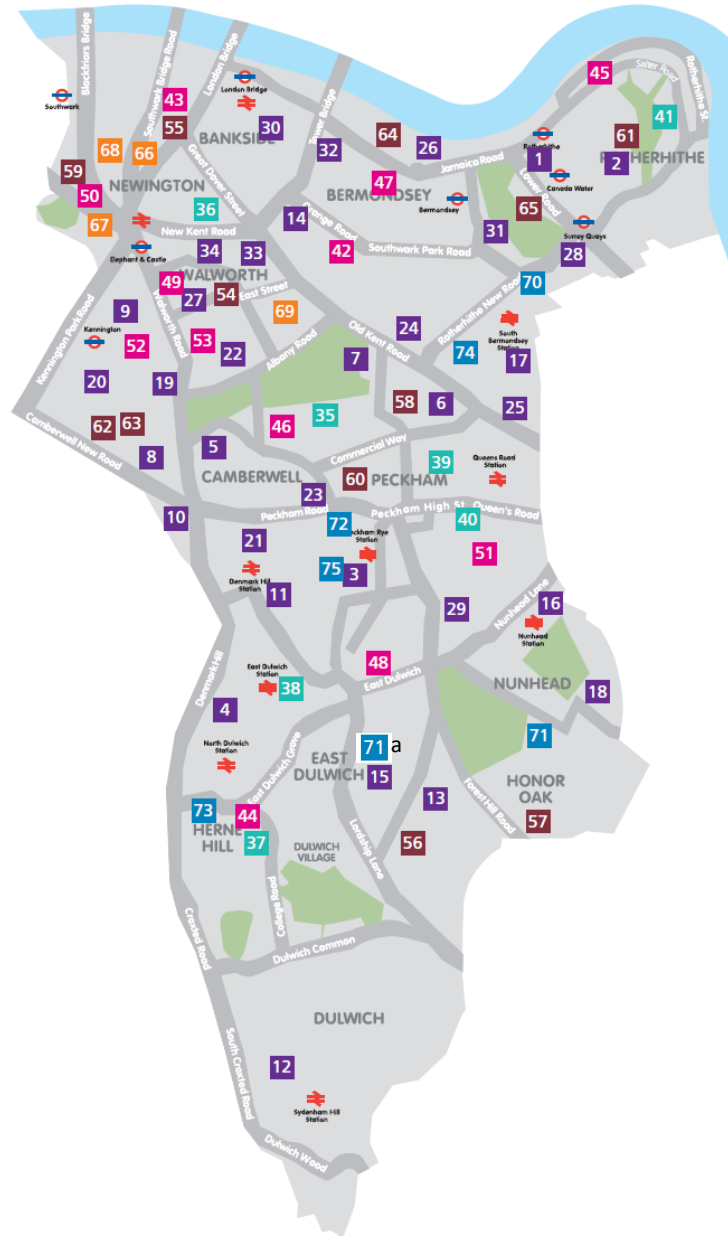

## MAP OF PRIMARY SCHOOLS IN THE BOROUGH

Map of primary schools in Southwark

## Map of primary schools in Southwark

## Community primary schools

- 1 Albion Primary School
- 2 Alfred Salter Primary School
- 3 Bellenden Primary School
- 4 Bessemer Grange Primary School
- 5 Brunswick Park Primary School
- 6 Camelot Primary School
- 7 Cobourg Primary School
- 8 Comber Grove Primary School
- 9 Crampton Primary School
- 10 Crawford Primary School
- 11 Dog Kennel Hill Primary School
- 12 Dulwich Wood Primary School
- 13 Goodrich Primary School
- 14 Grange Primary School
- 15 Heber Primary School
- 16 Hollydale Primary School
- 17 Ilderton Primary School
- 18 Ivydale Primary School
- 19 John Ruskin Primary School
- 20 Keyworth Primary School
- 21 Lyndhurst Primary School
- 22 Michael Faraday Primary School
- 23 Oliver Goldsmith Primary School
- 24 Phoenix Primary School
- 25 Pilgrim's Way Primary School
- 26 Riverside Primary School
- 27 Robert Browning Primary School
- 28 Rotherhithe Primary school
- 29 Rye Oak Primary School
- 30 Snowsfields Primary School
- 31 Southwark Park School
- 32 Tower Bridge Primary School
- 33 Townsend Primary School
- 34 Victory Primary School

## Foundation schools

- 66 Charles Dickens Primary School
- 67 Charlotte Sharman Primary School
- 68 Friars Primary Foundation School
- 69 Surrey Square Primary School